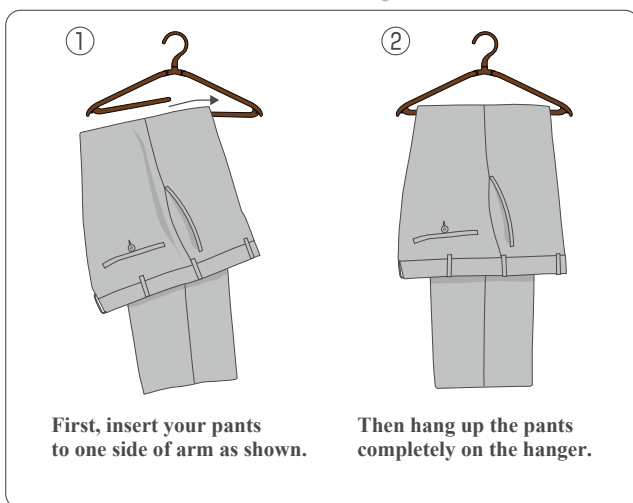

# FOLDING HANGER

Hanger size:  
Approx. 360 x 185 x 25mm

- **FOLDABLE**
- **COMPACT SIZE**
- **EASY TO CARRY EVEN IN HANDBAG**

Folded size:  
Approx. 70 x 195 x 25mm

BLACK

4973228 088180

WHITE

4973228 088159