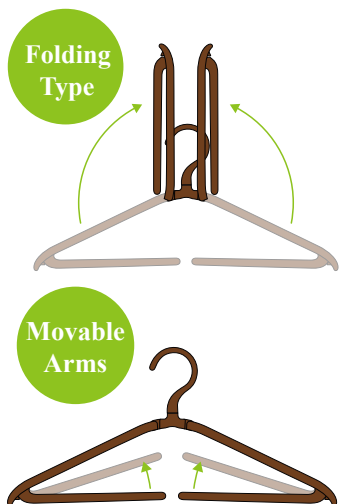

# FOLDING HANGER

Hanger size:  
Approx. 360 x 185 x 25mm

- **FOLDABLE**
- **COMPACT SIZE**
- **EASY TO CARRY EVEN IN HANDBAG**

Folded size:  
Approx. 70 x 195 x 25mm

BLACK

4973228 088180

WHITE

4973228 088159

BROWN

4973228 088197

GREEN

4973228 088135

PINK

4973228 088111

PURPLE

4973228 088166

Material: ABS resin

Approx. size: W360xH185x25mm (When folded: W70xH195x25mm)

Quantity: 20x6 (120pcs)

WEIGHT LIMIT: 1kg

Made in Japan